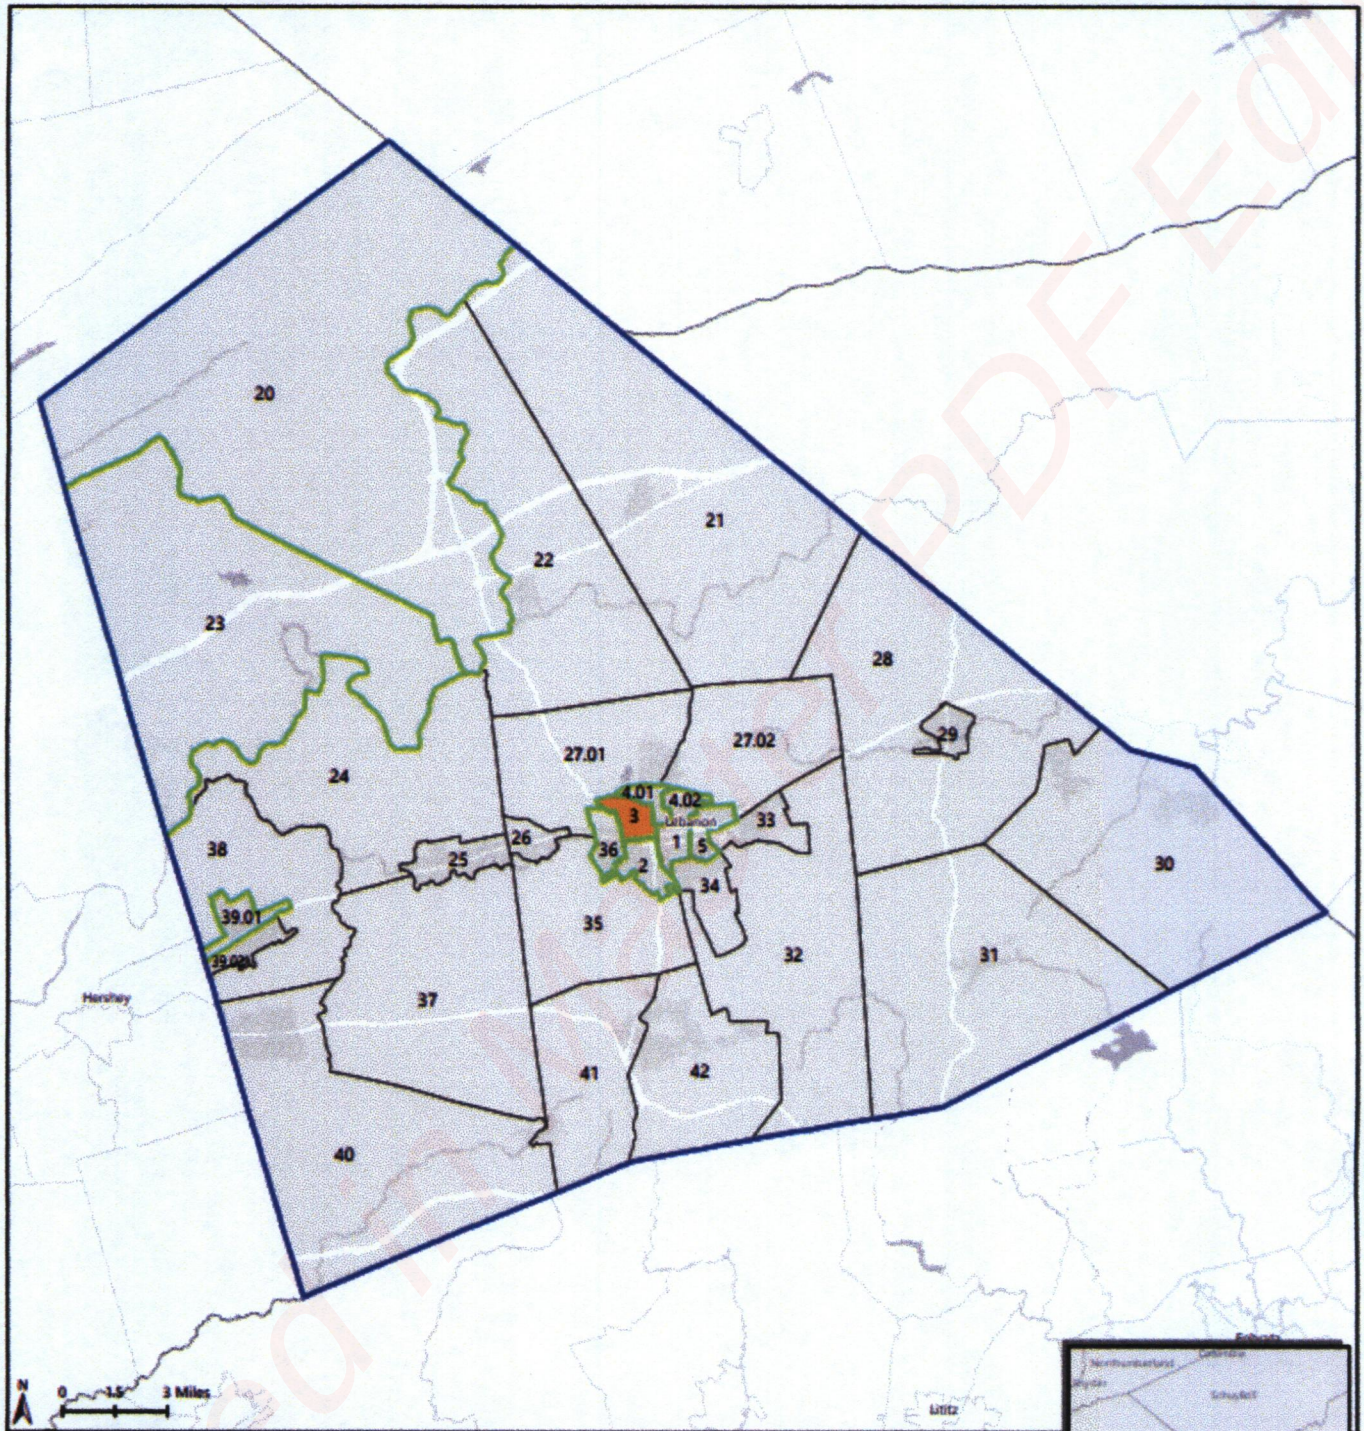

## HARD-TO-COUNT CENSUS TRACTS IN LEBANON COUNTY, PENNSYLVANIA

### Hardest to Count (HTC) Tracts in the Nation

Tracts with 2010 mail return rates of 73% or less (in the bottom 20 percent of return rates nationwide) are shaded on the map.

Tracts counted using special Update/Enumerate method; they are hard-to-count but mail return rates are not applicable

Tracts with lowest mail return rate in Lebanon County

For more details and additional information, please visit: <https://www.CensusHardtoCountMaps2020.us>

Cartography by CUNY Graduate Center, Center for Urban Research, 2018. Data: U.S. Census Bureau; ESRI Basemap. Created: 3/30/2018