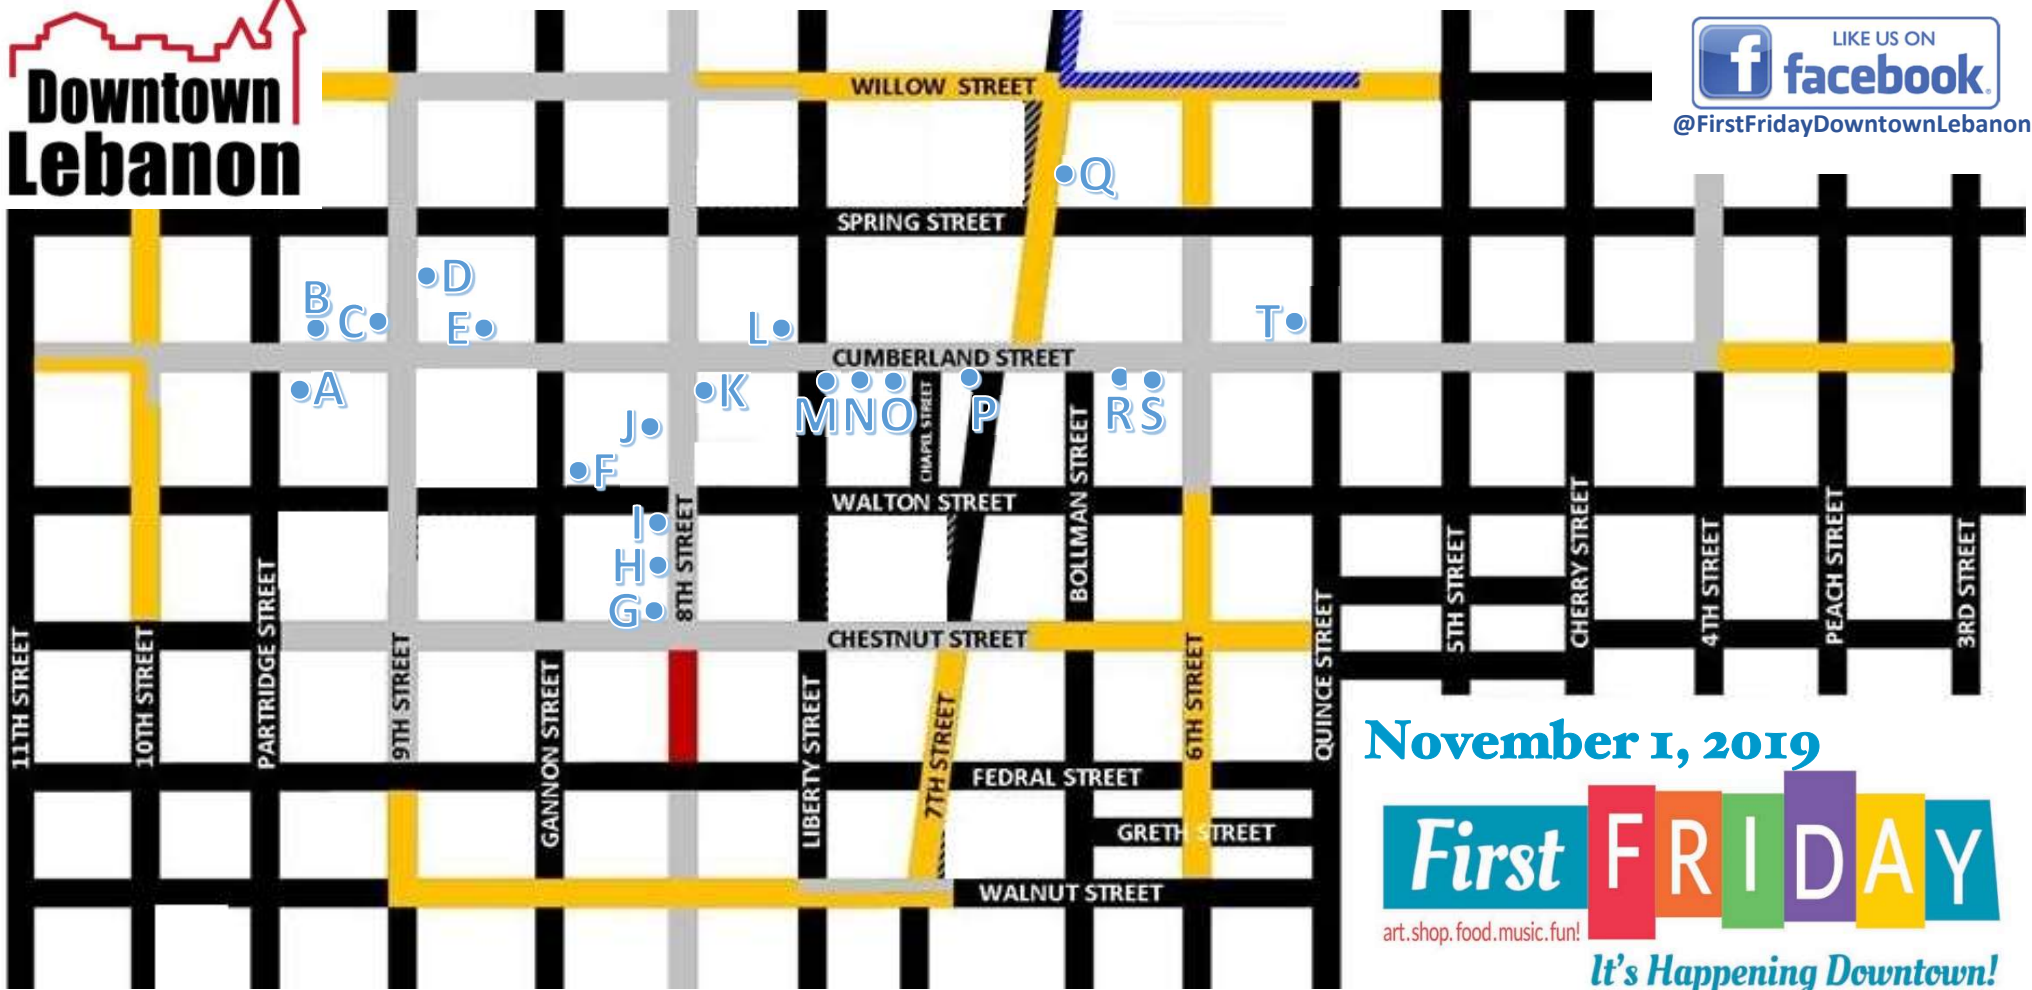

Downtown Lebanon

@FirstFridayDowntownLebanon

November 1, 2019

First FRIDAY
art.shop.food.music.fun!

It's Happening Downtown!

- | | | | |
|--|--|---|--|
| A La Placiata
922 Cumberland St. | F Re:Create
828 Cumberland St. - Rear | K Lebanon Valley Council on the Arts
770 Cumberland St. | P Quesa Dee'as
708 Cumberland St. |
| B Body Science Supplements
927 Cumberland St. | G Scott Church Living Room
39 S. 8 th St. | L Just Wing It
761 Cumberland St. | Q Grifts Thrifts
34 N. 7 th St. |
| C Snitz Creek Brewery
7 N. 9 th St. | H Lebanon Farmers Market
35 S. 8 th St. | M Queen's Natural Market
742 Cumberland St. | R AA Comics
610 Cumberland St. |
| D Wrinkle and Boon
12 N. 9 th St. | I Visit Lebanon Valley
31 S. 8 th St. | N Downtown Lounge
734 Cumberland St. | S Holey Truth
608 Cumberland St. |
| E Lebanon Picture Frame
847 Cumberland St. | J The Connect
7 S. 8 th St. | O Wertz Candies
718 Cumberland St. | T Domino's
503 Cumberland St. |